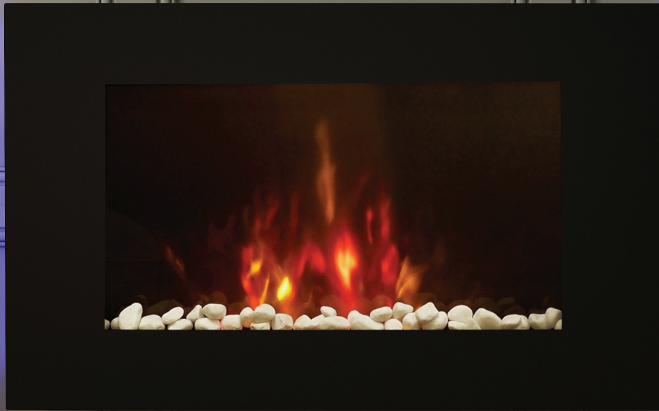

# Azonto

Wall Mounted Electric Fire

Pebble Fuel Bed

Crystal Fuel Bed

Log Fuel Bed

W 900mm  
H 580mm  
D 110mm

Heat Output  
up to 2kW

Black  
Glass

## Wall Mounted Electric Fire

<b>Finish</b>	Black Glass		
<b>Dimensions</b>	Width	Height	Overall Depth
	900mm	580mm	110mm
<b>Heat Output</b>	Up to 2kW		
<b>Fuel Bed</b>	Pebble, Crystal or Logs		
<b>Control</b>	Remote Control		
<b>Fascia</b>	Flat		